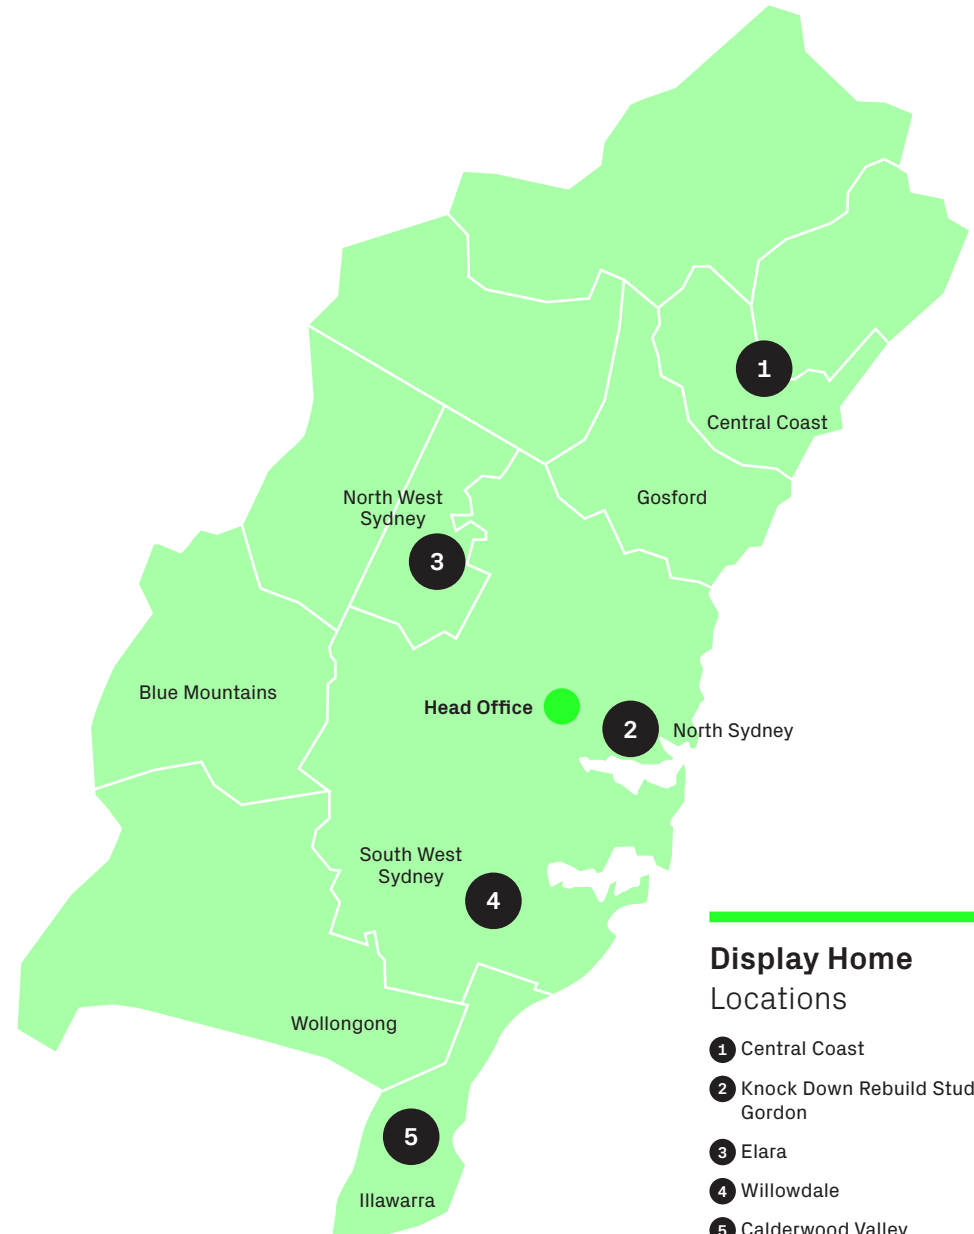

4. Willowdale

4 - 6 Joey Crescent (Off
Scout St), Denham Court

Acacia 19

Single Storey,
Caldera Facade,
Fits on 10m wide lots

4. Willowdale

4 - 6 Joey Crescent (Off
Scout St), Denham Court

Turon 31

Double Storey,
Nova Facade,
Fits on 12.5m wide lots

5. Calderwood Valley

7 - 9 Harvest Way,
North Macquarie

Clara 28

Single Storey,
Orion Facade,
Fits on 15m wide lots

5. Calderwood Valley

7 - 9 Harvest Way,
North Macquarie

Jordan 19

Single Storey,
Quantum Facade,
Fits on 10m wide lots

Display Home Locations

- 1 Central Coast
- 2 Knock Down Rebuild Studio
Gordon
- 3 Elara
- 4 Willowdale
- 5 Calderwood Valley